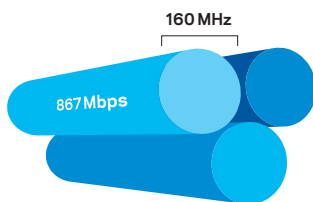

Updated Smart Wi-Fi app allows you to manage and monitor your home Wi-Fi from your device, anytime, anywhere. Performance Perfected®

AC1900 Class

3 x 80 MHz at 433 Mbps = 1.3 Gbps

Tri-Stream 160

3 x 160 MHz at 867 Mbps = 2.6 Gbps

TRI-STREAM 160 WITH 2X BANDWIDTH FOR THE FASTEST 5 GHz BAND OF ANY ROUTER*

Key Features

- **1.8 GHz Dual-Core Central Processing Unit** Powered for performance with enterprise-grade processing capabilities for lightning-fast uploads and downloads.
- **Fastest Dual-Band Wi-Fi Router on the Market** Tri-Stream 160 technology doubles the bandwidth to 160 MHz on all spatial streams for the fastest 5 GHz band of any router.
- **DFS Certified + 3rd Scanner Radio** to get access to restricted DFS channels at full bandwidth for the clearest Wi-Fi not available to most other routers.
- **MU-MIMO Technology** delivers blazing-fast Wi-Fi speeds to multiple devices at the same time.
- **Open-Source Ready** Fully customizable with open source firmware from OpenWrt and DD-WRT, for optimal performance, especially suited for advanced gaming needs.
- **256MB Flash and 512MB of RAM Memory** Handle more without delay for optimal performance.
- **4 High-Performance Antennas** Engineered to enhance dual-band communication; four external, adjustable antennas ensure supreme Wi-Fi signal strength.
- **eSATA, USB 3.0, and USB 2.0 Ports** Share content via an external storage device with ultra-fast data transfer speeds. USB 3.0* delivers enhanced performance over USB 2.0; eSATA delivers optimal data transfer speeds from external SATA drives and accommodates USB 2.0.