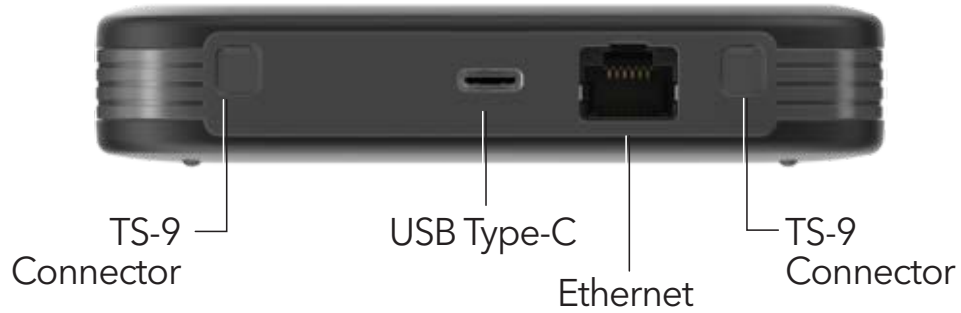

TOUCH SCREEN—Intuitive color touch UI screen with data usage meter

NETGEAR MOBILE APP—View your connection status, settings, and data usage using your smartphone or tablet

BATTERY—Power on with the long-lasting battery, or plug directly into an outlet with battery removed

FirstNet Ready— 5G-Certified device

Provide uninterrupted and secured WiFi network for First Responders › mobile individuals and/or teams working from WiFi-congested areas, to extreme remote locations

ALWAYS-ON-24x7 priority preemption across data communications

SECURE WiFi—Where WiFi connection is essential to carrying out duties for public safety

EXCLUSIVE RATES—For first responders. Data plans compatible with M6

Connection Diagram

NIGHTHAWK®

Nighthawk® M6 Pro Mobile Router

Package Contents

- Nighthawk® M6 Pro Mobile Router device and battery
- Quick start guide
- Manufacturer warranty card
- USB Type-C cable
- AC adapter

Physical Specifications

Dimensions

- 105 x 105 x 21.5 mm
(4.14 x 4.14 x .85 in)